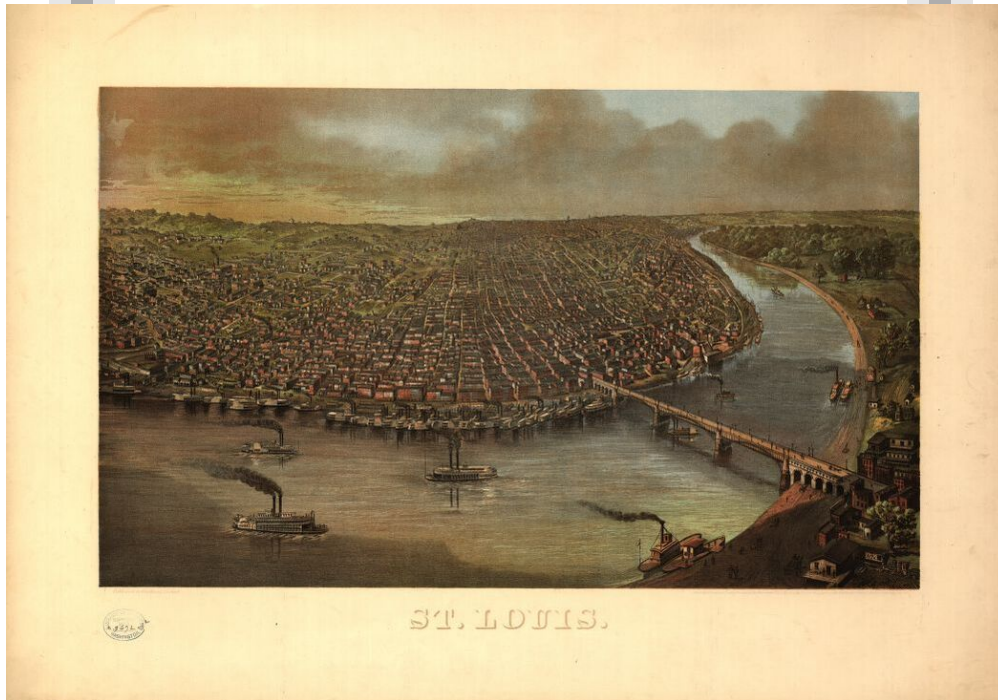

Image not found

https://sites.msudenver.edu/tpswesternregion/wp-content/uploads/sites/476/2021/11/tps_logo-1.png

ALBUM ST. LOUIS

Album Description

Image not found

https://sites.msudenver.edu/tpswesternregion/wp-content/uploads/sites/476/2021/11/tps_logo-1.png

ST LOUIS.JPG

Teaching Notes:

Title St. Louis

Summary Bird's-eye view of Saint Louis, Missouri as seen from above the Mississippi River.

Contributor Names Degen, George, publisher Created / Published New York : Published by Geo. Degen, c1873.

<https://www.loc.gov/item/93510496/>

ST. LOUIS COURT HOUSE, ST. LOUIS, MO.

Reference Link: <http://www.loc.gov/item/2003669790/>

Summary: Exterior view, showing lantern enclosed.

Created / Published: c1903.