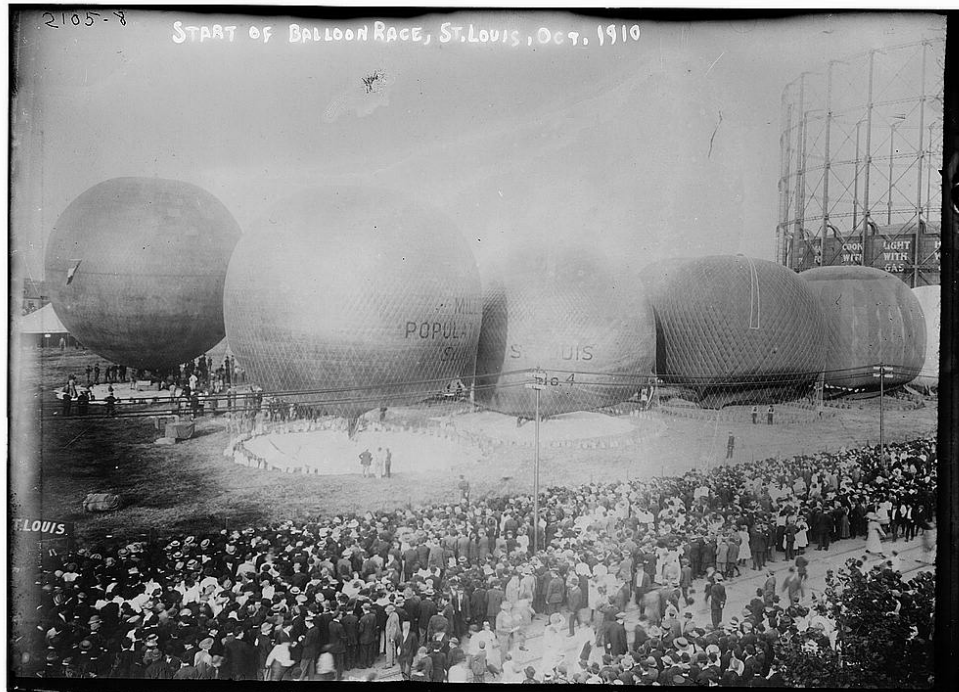

START OF BALLOON RACE, ST. LOUIS

Reference Link: <http://www.loc.gov/item/2014688754/>

Contributor Names: Bain News Service, publisher

Created / Published: Oct. 1910 (date created or published later by Bain)